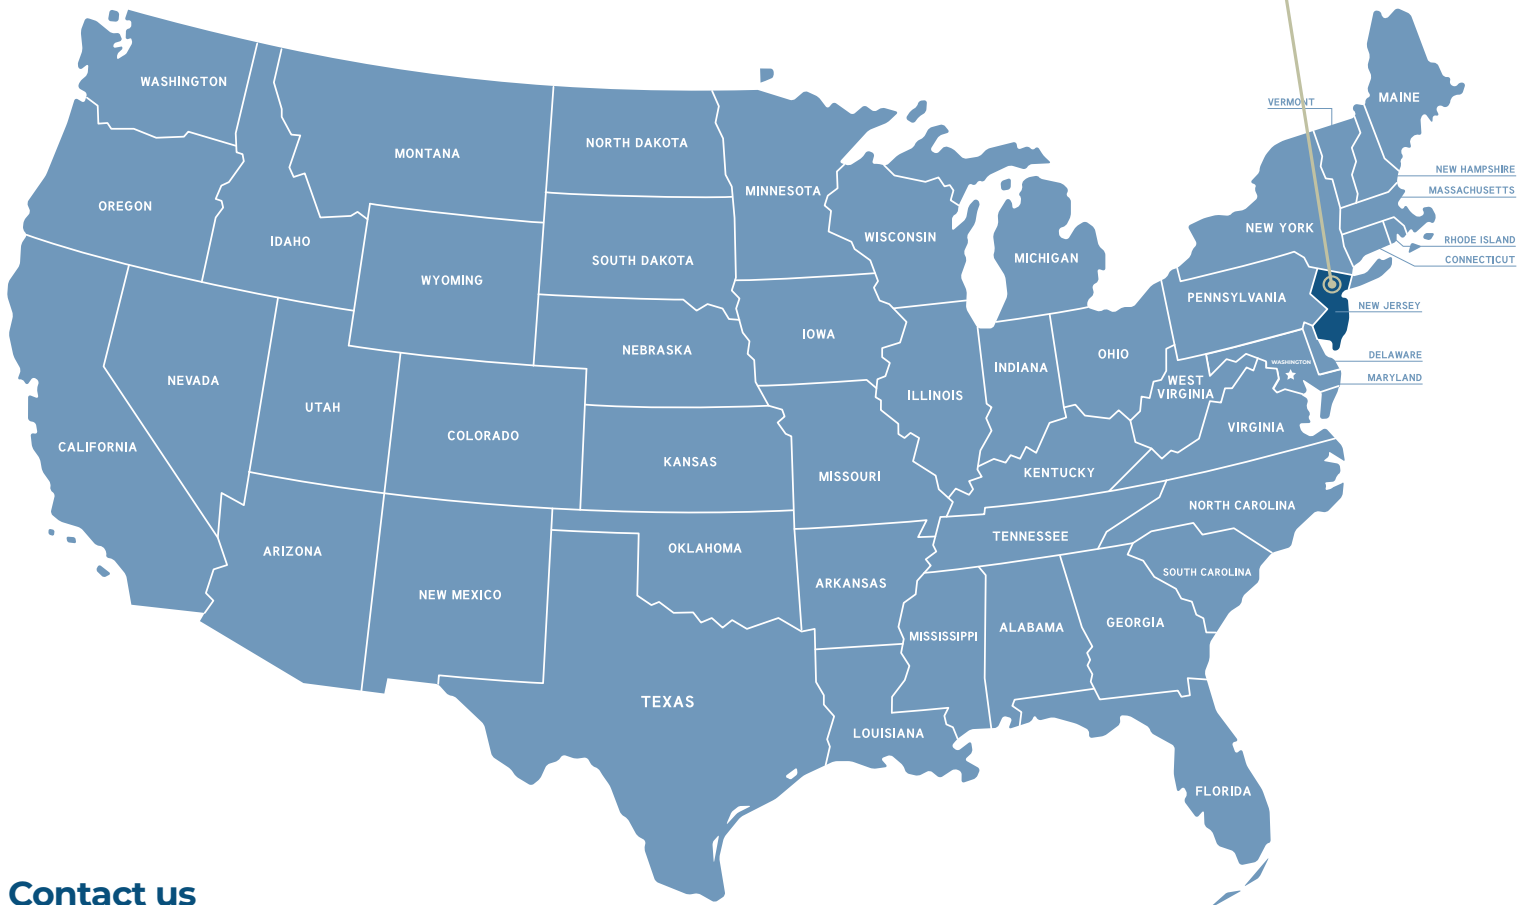

Contact us

Schneider & Cie. AG
Solothurnerstrasse 48 | Postfach 273
CH-4002 Basel

Baris Utus
+41 61 365 96 57
butus@schneider-transport.com

Follow us on