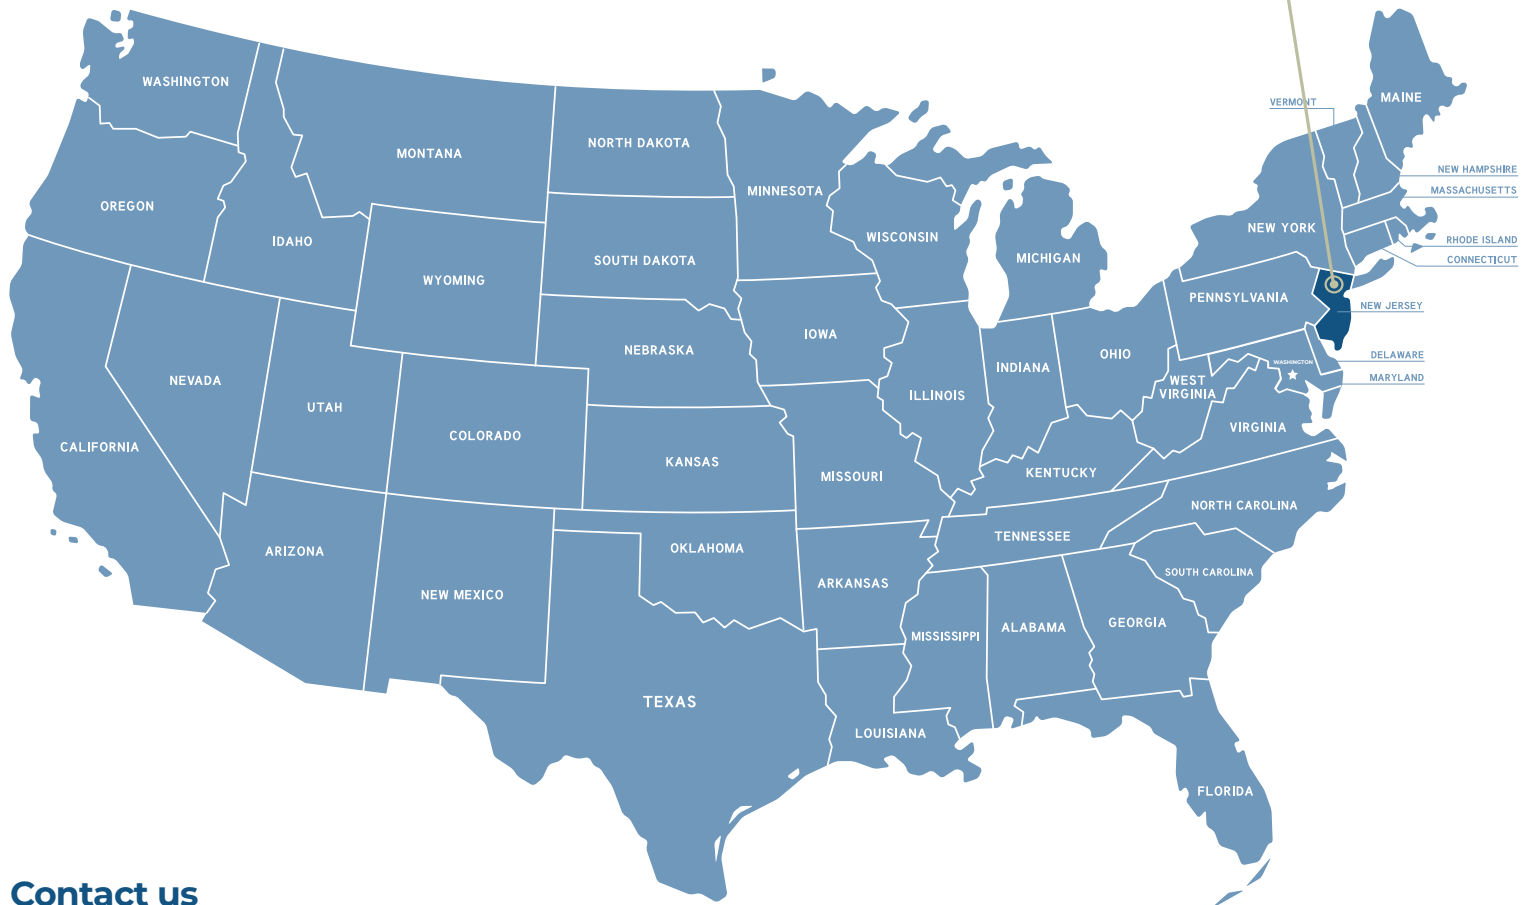

Contact us

Schneider & Cie. AG
Solothurnerstrasse 48 | Postfach 273
CH-4002 Basel

Vanessa Stehle
+41 61 365 96 45
vstehle@schneider-transport.com

Follow us on