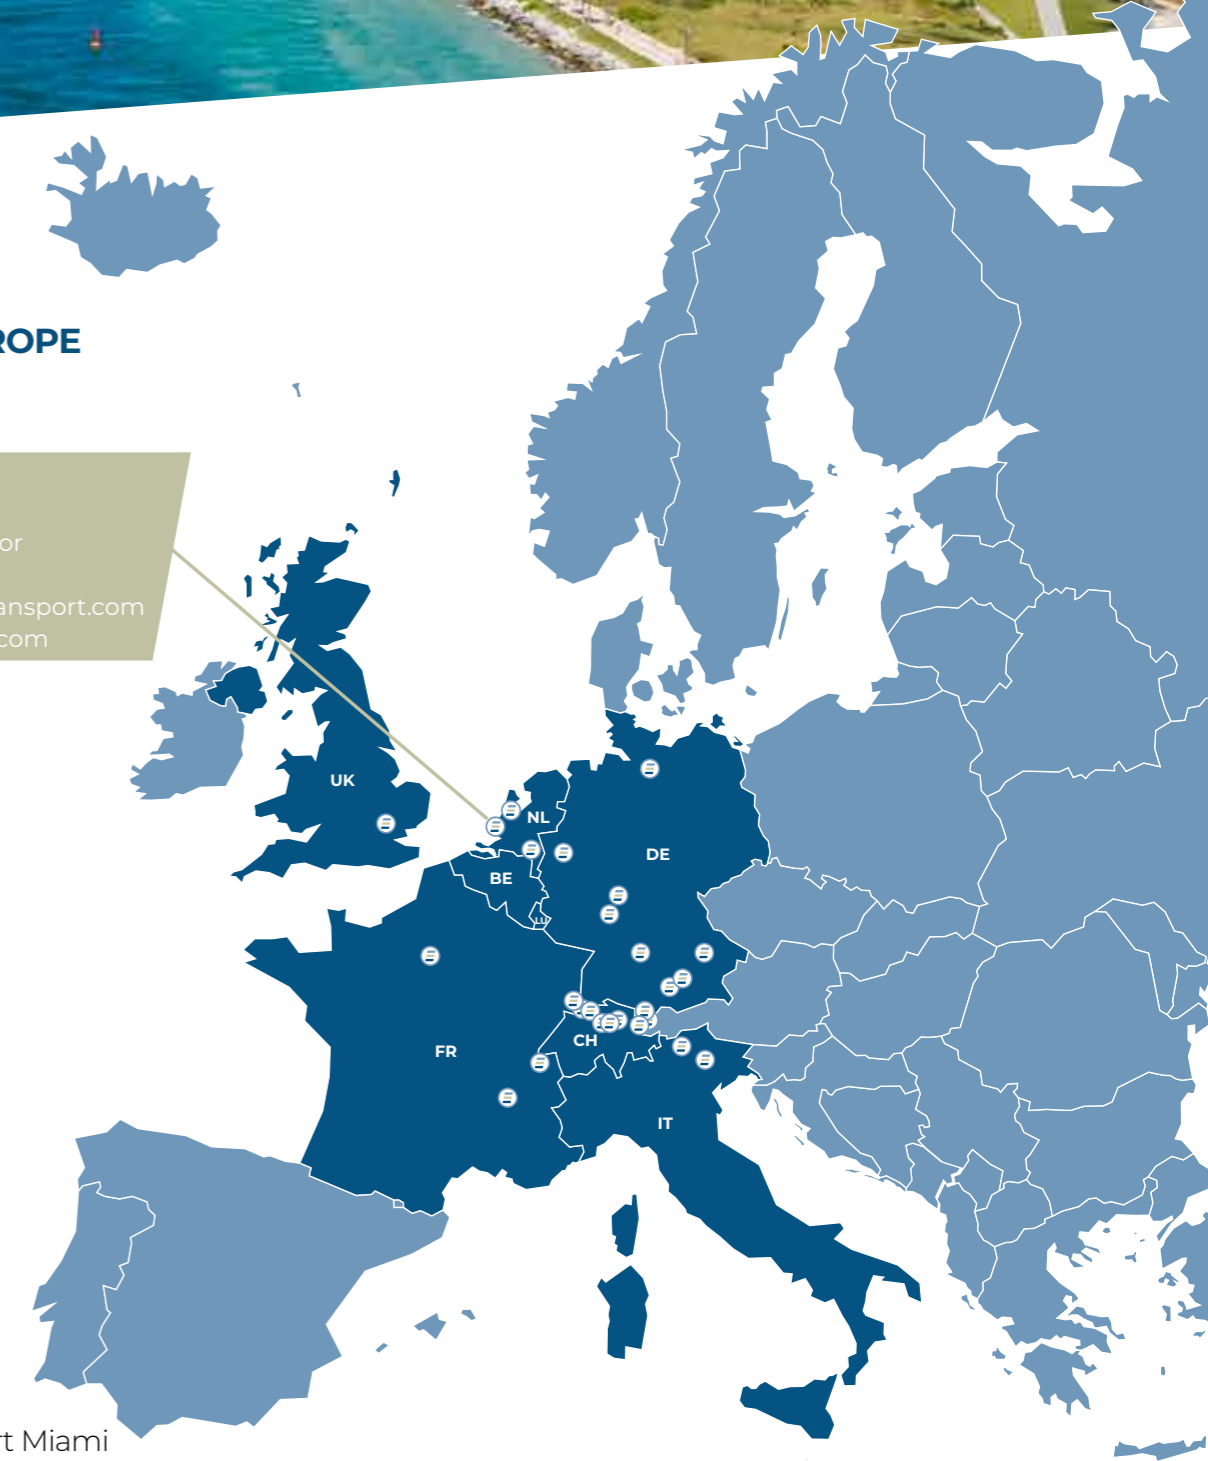

Follow us on