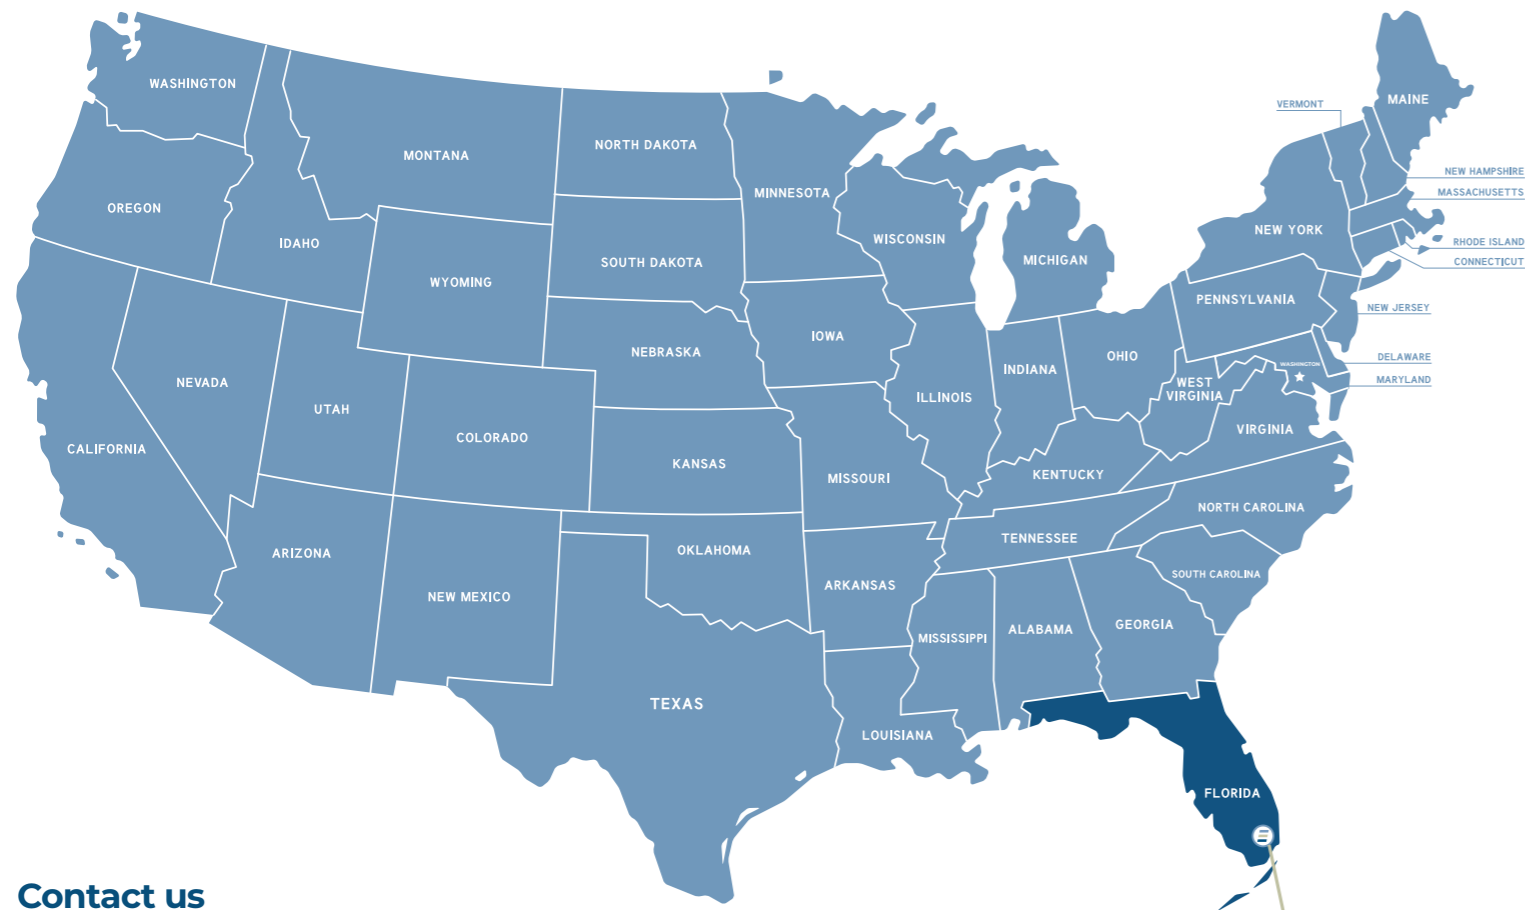

EXPORT TO THE USA

Contact us

Schneider ASR B.V.
Willem Barentszstraat 31
NL-3165 AA Rotterdam-Albrandswaard

Christian Van der Schoor
+31 10 200 47 70
chvdschoor@schneider-transport.com

Agent in Miami

Prime Transport Miami
Mr. Javier Garcia | Tel. +1 305 591 0733
javier@prime-transport.com
www.primetran.com

IMPORT FROM EUROPE

Agent in Rotterdam

Schneider ASR B.V.
Mr. Christian Van der Schoor
Tel. +31 10 200 4770
chvdschoor@schneider-transport.com
www.schneider-transport.com

Contact us

Prime Transport Miami
1862 NW 82nd Avenue
Doral FL 33126, USA

Javier Garcia
+1 305 591 0733
javier@prime-transport.com